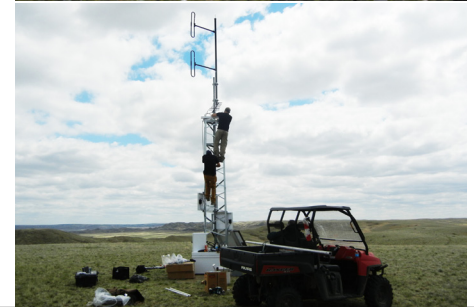

TAP INTO THE POWER OF LIVE STREAMING VIDEO

GET STARTED

EXPLORE PACKAGED OR CUSTOMIZED SOLUTIONS TO MAXIMIZE YOUR BRAND'S IMPACT ONLINE WITH THE GUIDANCE OF OUR EXPERIENCED STAFF

Office: 858.481.4096
www.HDOnTap.com